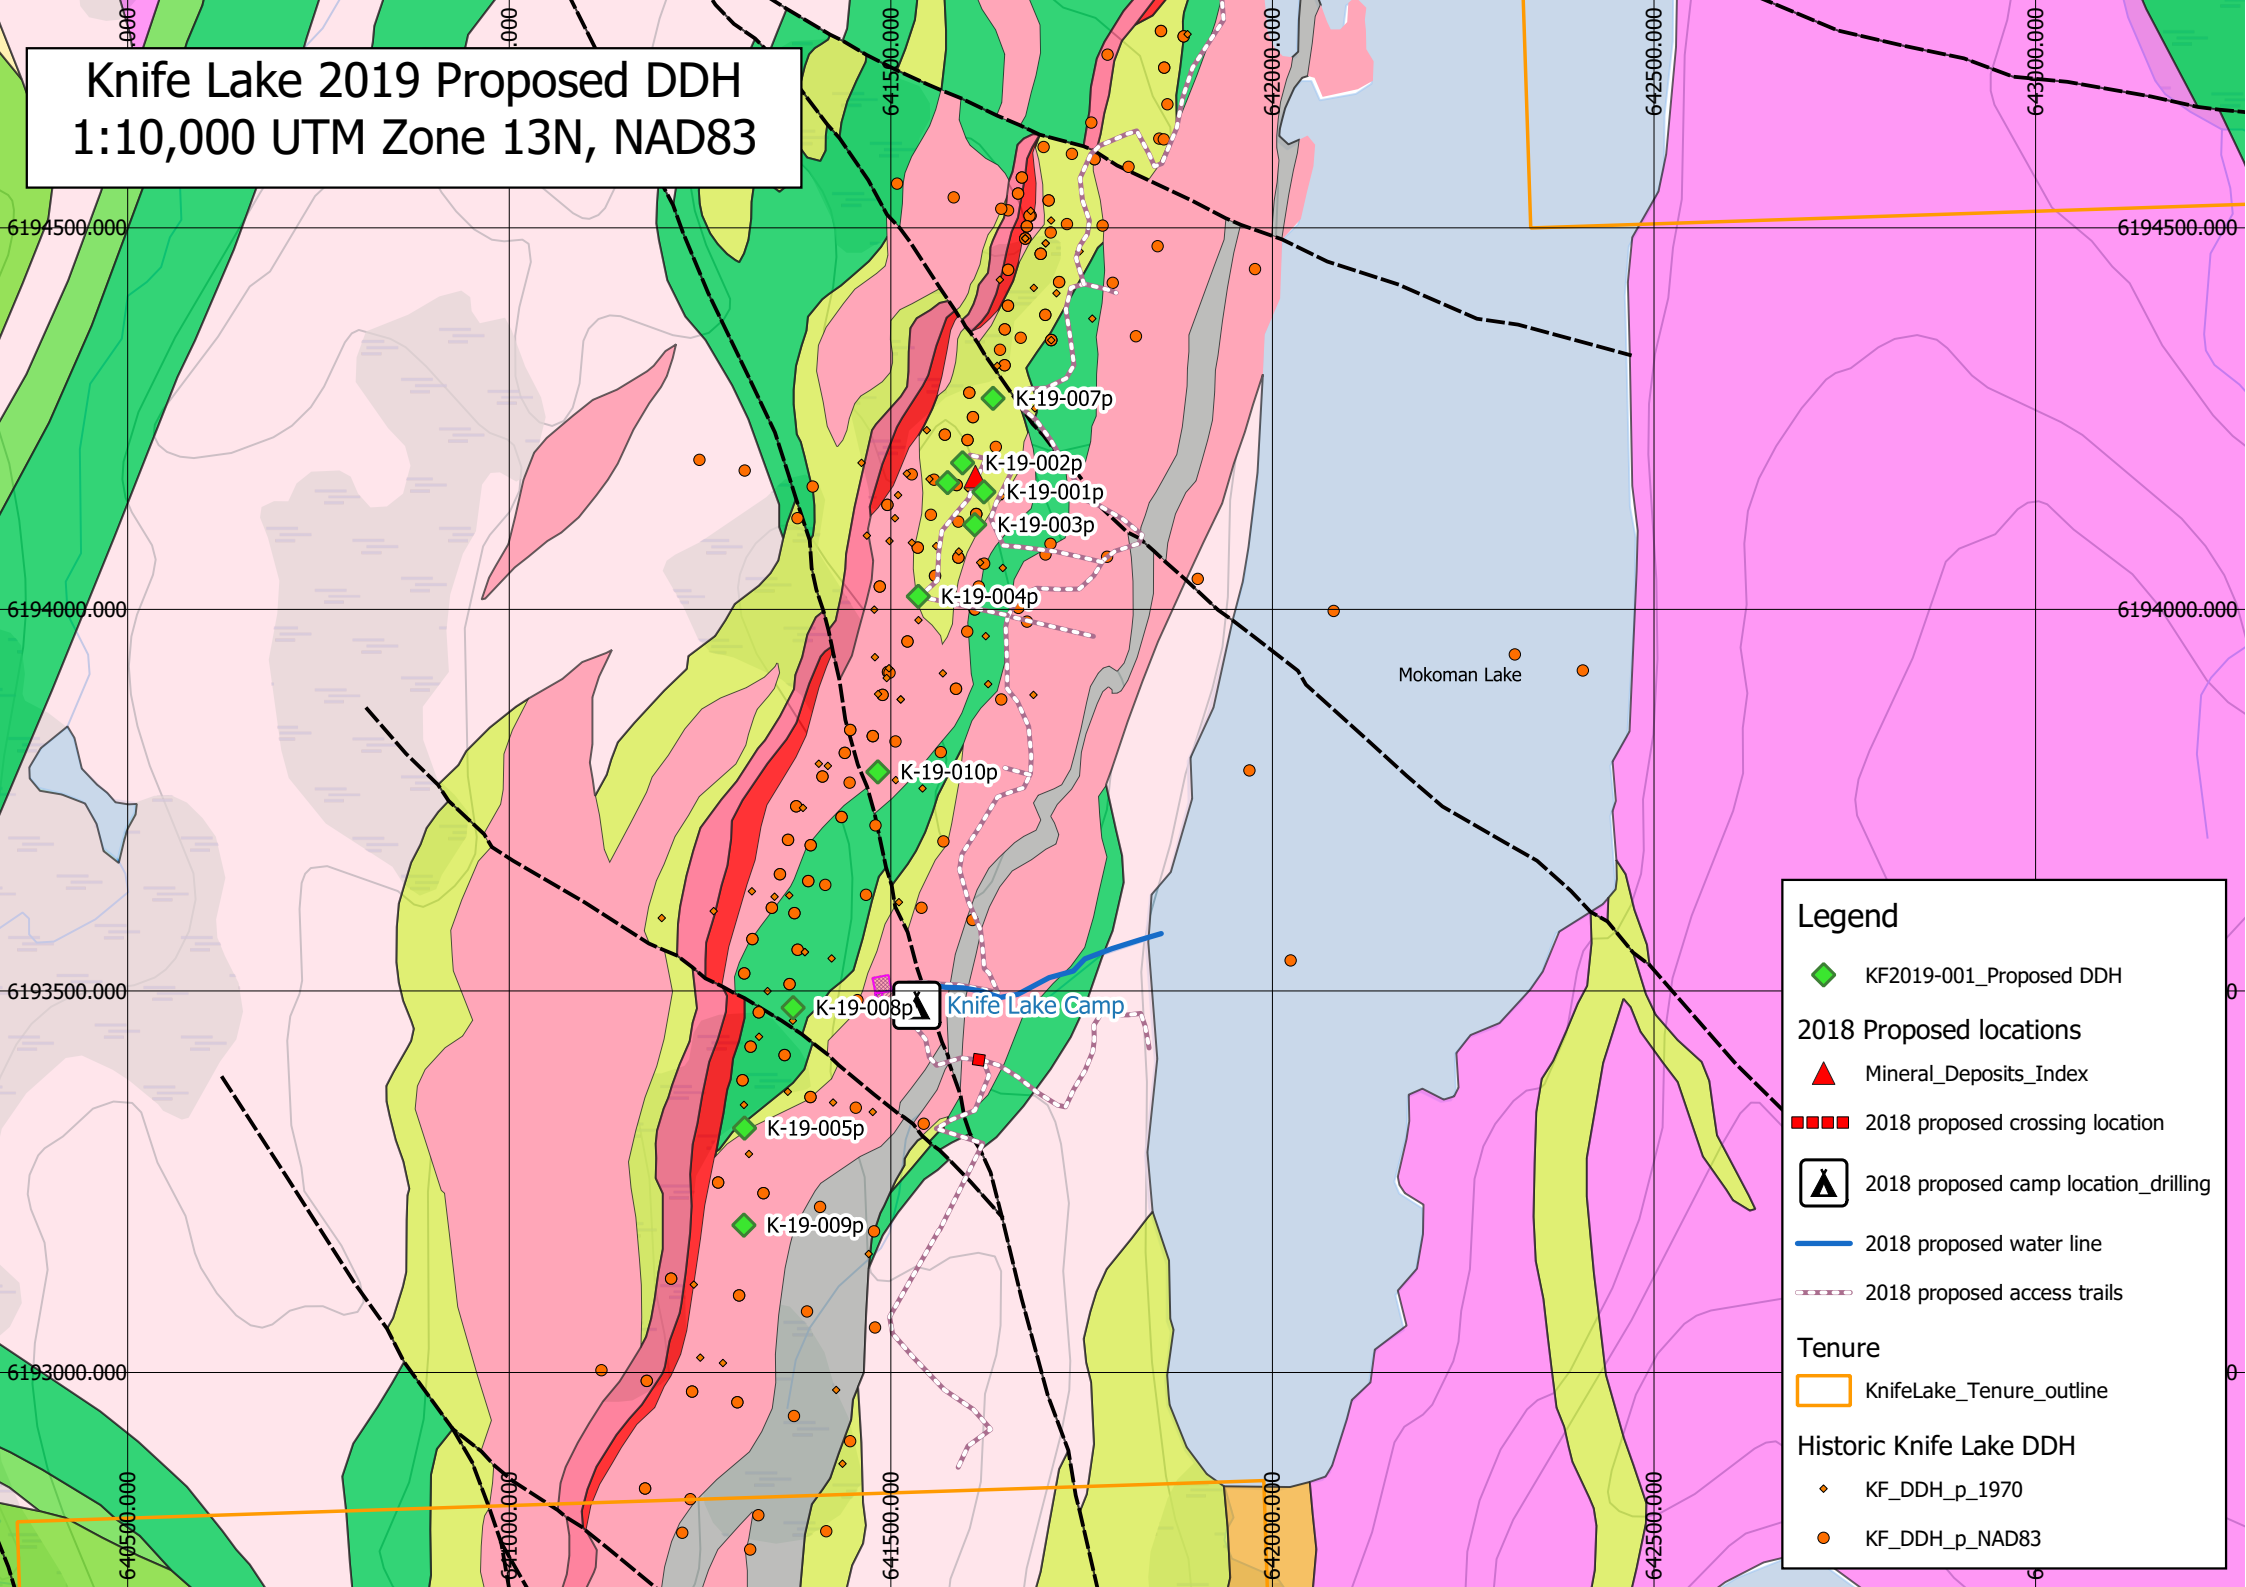

Knife Lake 2019 Proposed DDH 1:10,000 UTM Zone 13N, NAD83

Legend

- KF2019-001_Proposed DDH
- 2018 Proposed locations**
 - Mineral_Deposits_Index
 - 2018 proposed crossing location
 - 2018 proposed camp location_drilling
 - 2018 proposed water line
 - 2018 proposed access trails
- Tenure**
 - KnifeLake_Tenure_outline
- Historic Knife Lake DDH**
 - KF_DDH_p_1970
 - KF_DDH_p_NAD83